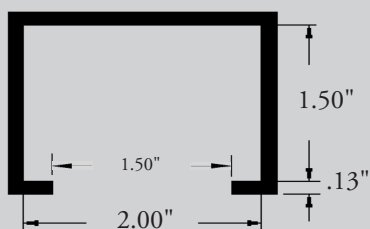

DURAVAR®

Industry Standard Profile Shapes

Ultra-High Molecular Weight Polyethylene

PS-569
3/8" x 1-1/4"
GUIDE RAIL SNAP-ON

PS-520
1/4" x 2"
GUIDE RAIL SNAP-ON

PS-522
1/4" x 1"
GUIDE RAIL SNAP-ON

PS-523
1-1/2" x 1-1/2"
GUIDE RAIL SNAP-ON

PS-524
1" x 1"
GUIDE RAIL SNAP-ON

PS-525
1/2" x 1-1/2"
GUIDE RAIL SNAP-ON

PS-526
1-1/2" x 2"
GUIDE RAIL SNAP-ON

PS-529
1/2" x 2"
GUIDE RAIL SNAP-ON

PS-530
1-1/4" x 1-1/4"
GUIDE RAIL SNAP-ON

PS-531
1" x 2"
GUIDE RAIL SNAP-ON