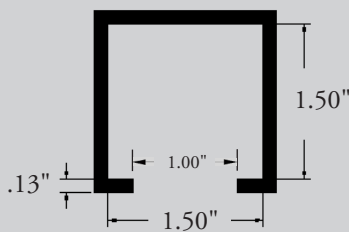

DURAVAR®

Industry Standard Profile Shapes

Ultra-High Molecular Weight Polyethylene

PS-569
3/8" x 1-1/4"
GUIDE RAIL SNAP-ON

PS-520
1/4" x 2"
GUIDE RAIL SNAP-ON

PS-522
1/4" x 1"
GUIDE RAIL SNAP-ON

PS-523
1-1/2" x 1-1/2"
GUIDE RAIL SNAP-ON

PS-524
1" x 1"
GUIDE RAIL SNAP-ON

PS-525
1/2" x 1-1/2"
GUIDE RAIL SNAP-ON

PS-526
1-1/2" x 2"
GUIDE RAIL SNAP-ON

PS-529
1/2" x 2"
GUIDE RAIL SNAP-ON

PS-530
1-1/4" x 1-1/4"
GUIDE RAIL SNAP-ON

PS-531
1" x 2"
GUIDE RAIL SNAP-ON