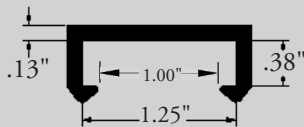

DURAVAR®

Industry Standard Profile Shapes

Ultra-High Molecular Weight Polyethylene

PS-569
3/8" x 1-1/4"
GUIDE RAIL SNAP-ON

PS-520
1/4" x 2"
GUIDE RAIL SNAP-ON

PS-522
1/4" x 1"
GUIDE RAIL SNAP-ON

PS-523
1-1/2" x 1-1/2"
GUIDE RAIL SNAP-ON

PS-524
1" x 1"
GUIDE RAIL SNAP-ON

PS-525
1/2" x 1-1/2"
GUIDE RAIL SNAP-ON

PS-526
1-1/2" x 2"
GUIDE RAIL SNAP-ON

PS-529
1/2" x 2"
GUIDE RAIL SNAP-ON

PS-530
1-1/4" x 1-1/4"
GUIDE RAIL SNAP-ON

PS-531
1" x 2"
GUIDE RAIL SNAP-ON