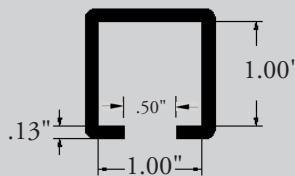

PS-524
1" x 1"
GUIDE RAIL SNAP-ON