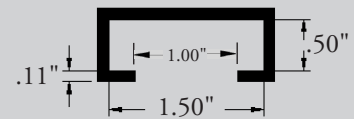

PS-525
1/2" x 1-1/2"
GUIDE RAIL SNAP-ON