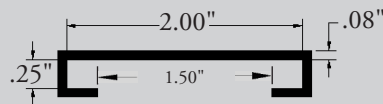

DURAVAR®

Industry Standard Profile Shapes

Ultra-High Molecular Weight Polyethylene

PS-569
3/8" x 1-1/4"
GUIDE RAIL SNAP-ON

PS-520
1/4" x 2"
GUIDE RAIL SNAP-ON

PS-522
1/4" x 1"
GUIDE RAIL SNAP-ON

PS-523
1-1/2" x 1-1/2"
GUIDE RAIL SNAP-ON