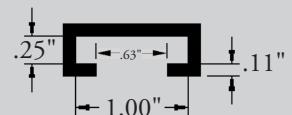

DURAVAR®

Industry Standard Profile Shapes

Ultra-High Molecular Weight Polyethylene

PS-569
3/8" x 1-1/4"
GUIDE RAIL SNAP-ON

PS-520
1/4" x 2"
GUIDE RAIL SNAP-ON

PS-522
1/4" x 1"
GUIDE RAIL SNAP-ON

PS-523
1-1/2" x 1-1/2"
GUIDE RAIL SNAP-ON

PS-524
1" x 1"
GUIDE RAIL SNAP-ON

PS-525
1/2" x 1-1/2"
GUIDE RAIL SNAP-ON

PS-526
1-1/2" x 2"
GUIDE RAIL SNAP-ON

PS-529
1/2" x 2"
GUIDE RAIL SNAP-ON

PS-530
1-1/4" x 1-1/4"
GUIDE RAIL SNAP-ON

PS-531
1" x 2"
GUIDE RAIL SNAP-ON